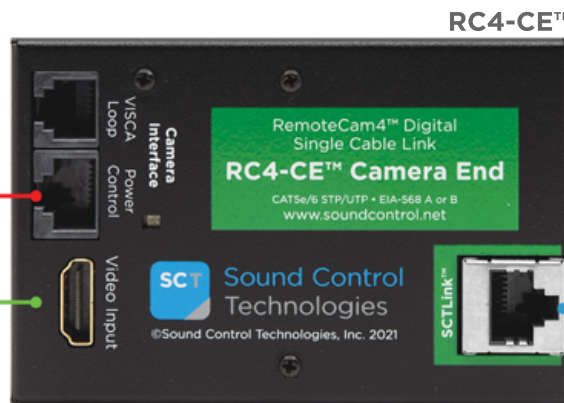

Poly G7500 + RPG700/500/300 Codecs

**RCC-H030-1.0M**  
HDCI Y Cable  
to HDMI/9 Pin  
(Purchased Separately)

**Intregator-Supplied**  
HDMI to HDMI Cable  
DB9 to DB9 Cable

**3rd Party**  
HDMI Video Device

**WPS-12 30VDC**  
100-240V 47-63Hz  
Power Supply

**3rd Party**  
RS232 Controller

**WPS-12 30VDC**  
100-240V 47-63Hz  
Power Supply

**SCTLink™ Cable**  
Power, Control, Audio & Video  
The **SCTLink™** cable must always be a single, point-to-point CAT cable with no couplers or interconnections.

**3rd Party**  
RS232 Camera