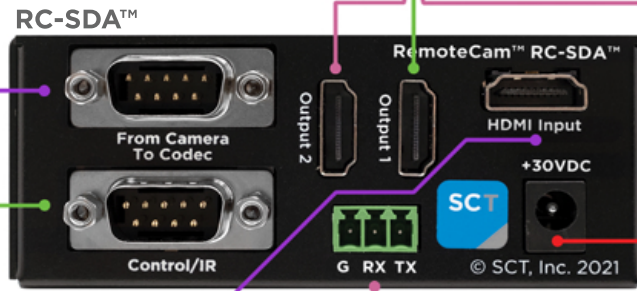

Poly G7500 + RPG700/500/300 Codecs

**RCC-H030-1.0M**  
HDCI Y Cable  
to HDMI/9 Pin  
(Purchased Separately)

**Intregator-Supplied**  
HDMI to HDMI Cable  
DB9 to DB9 Cable

**3rd Party**  
HDMI Video Device

**WPS-12 30VDC**  
100-240V 47-63Hz  
Power Supply

**3rd Party**  
RS232 Controller

**WPS-12 30VDC**  
100-240V 47-63Hz  
Power Supply

**SCTLink™ Cable**  
Power, Control, Audio & Video  
The **SCTLink™** cable must always be a single, point-to-point CAT cable with no couplers or interconnections.