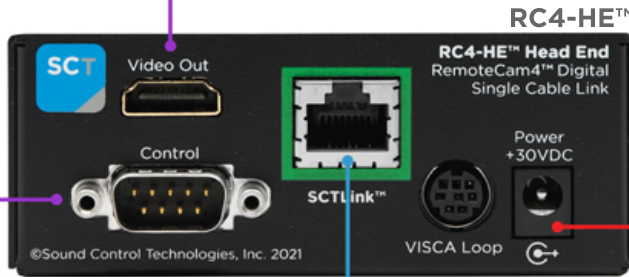

Poly G7500 + RPG700/500/300 Codecs

**RCC-H030-1.0M**  
HDCI Y Cable  
to HDMI/9 Pin  
(Purchased Separately)

**Intregator-Supplied**  
HDMI to HDMI Cable  
DB9 to DB9 Cable

**3rd Party**  
HDMI Video Device

**WPS-12 30VDC**  
100-240V 47-63Hz  
Power Supply

**3rd Party**  
RS232 Controller

**WPS-12 30VDC**  
100-240V 47-63Hz  
Power Supply

**SCTLink™ Cable**  
Power, Control, Audio & Video  
The **SCTLink™** cable must always be a single, point-to-point CAT cable with no couplers or interconnections.